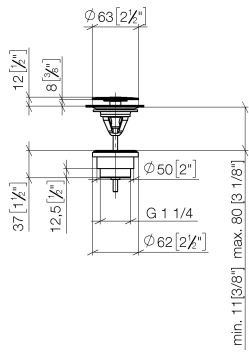

Basin Waste without press-closing 1 1/4" - Matte Black

IMO

10 126 970

Only suitable for sinks without an overflow.

10 126 970

mm [inches]

10 126 970

Parts for other finishes can be found here: [Chrome](#)

Spare parts list

No.	Item Number	Name	Quantity used	Delivery time
1	09 31 20 097-33	plug	1	30
2	09 30 30 179 90	screw	1	2
3	09 11 01 038-33	cup	1	30
4	09 14 05 061 90	seal	1	2
5	09 14 03 153 90	seal	1	2
6	09 11 10 156-33	connection	1	60